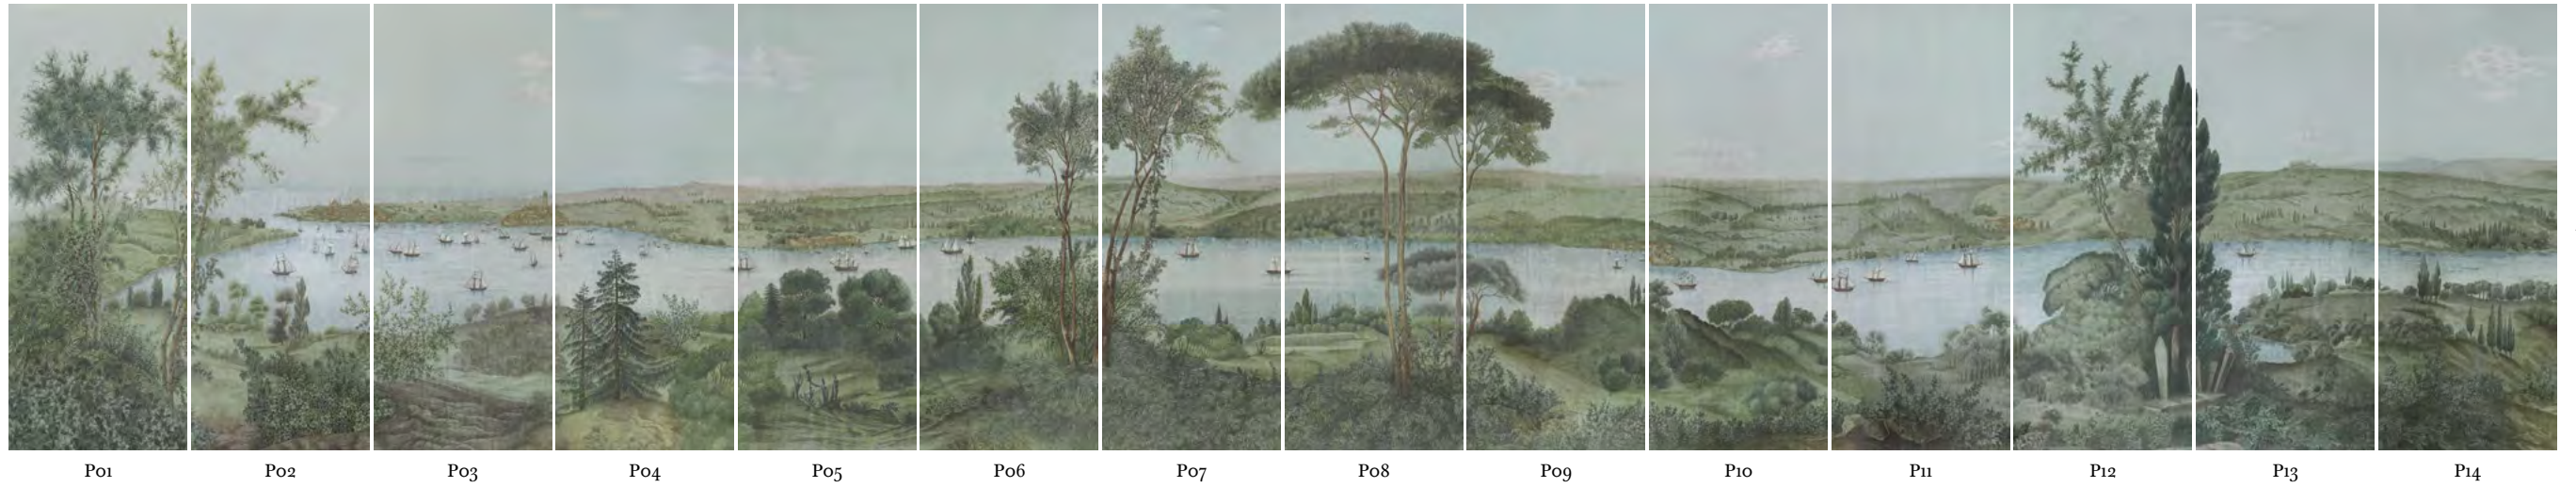

Romantic Bosphorus

THIS decor was painted in our studio after a lithograph printed in the 1850s by the Maltese painter Jean-Giovanni Schranz. We decided to make a full “verdure” out of it, omitting characters and simplified buildings. The result is a much greener and sparser Bosphorus than that of the time. However, the stunning nature and topography are very much present.

STANDARD SIZES *for THIS DECOR*

PANEL HEIGHT		TOTAL WIDTH		NB. OF PANELS
H225 cm	88 3/8 ”	1 530 cm	602 9/16 ”	17
H255 cm	100 3/8 ”	1 710 cm	673 1/16 ”	19
H275 cm	108 1/4 ”	1 800 cm	708 11/16 ”	20
H300 cm	118 ”	1 980 cm	779 8/16 ”	22
H325 cm	128 ”	2 160 cm	850 9/16 ”	24

Standard Sizes

TOTAL WIDTH 1 530 cm 602 6/16" NB. OF PANELS 17

H225

225 cm
88 3/8"

TOTAL WIDTH 1 710 cm 673 4/16" NB. OF PANELS 19

H255

255 cm
100 3/8"

TOTAL WIDTH 1 800 cm 708 11/16" NB. OF PANELS 20