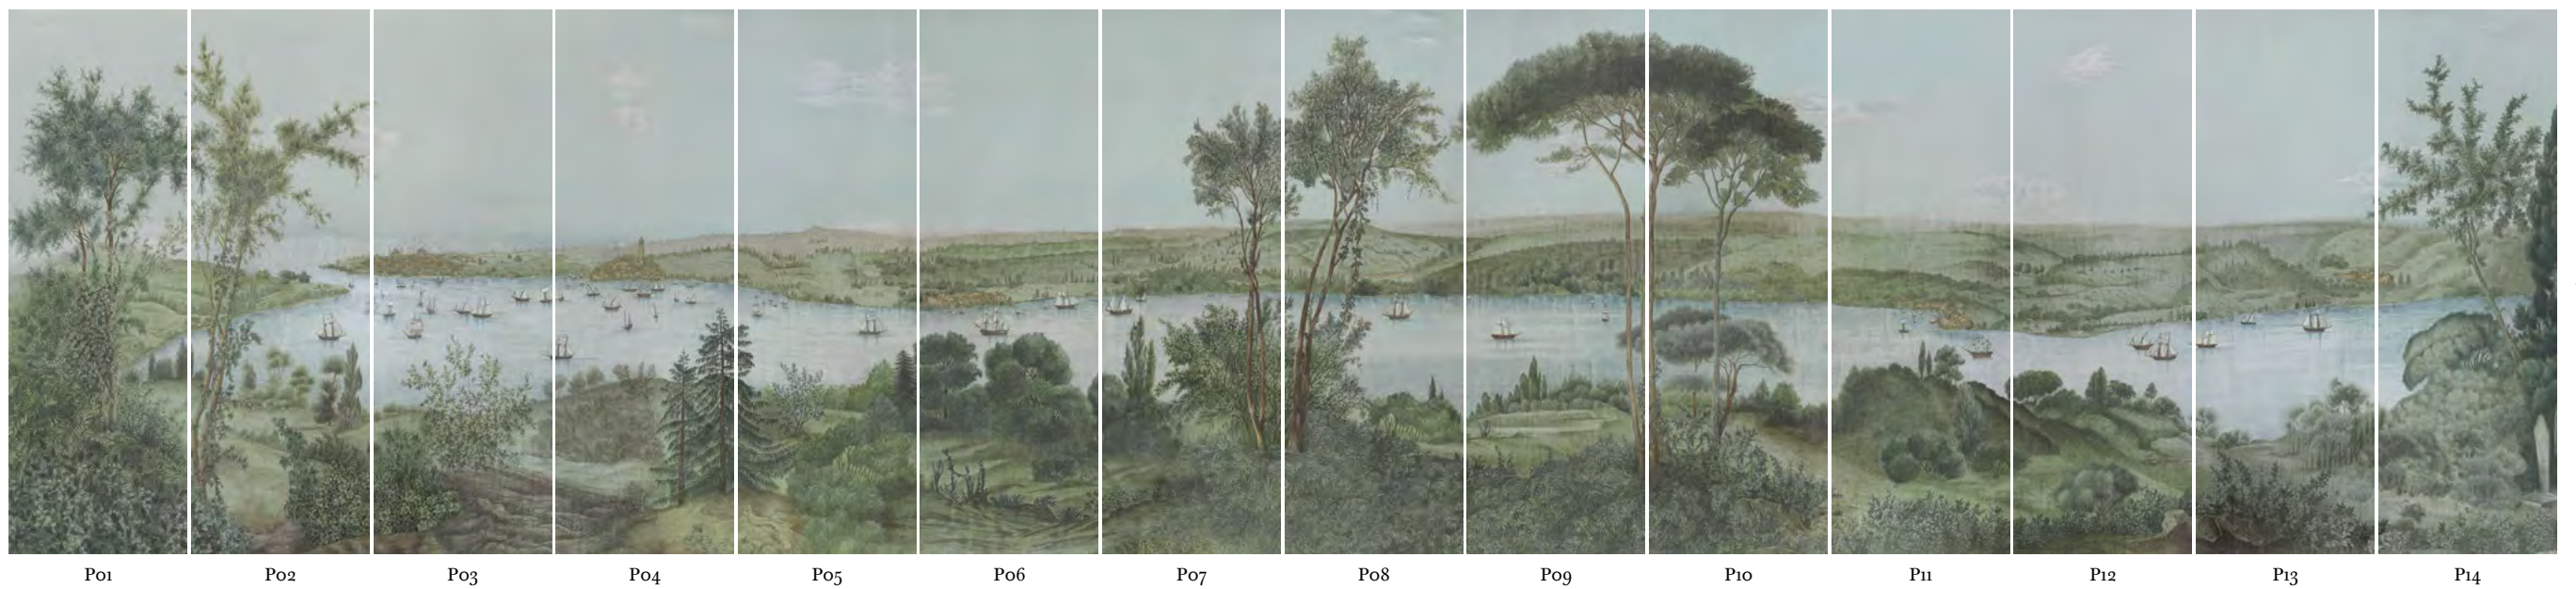

Standard Sizes

TOTAL WIDTH 1 530 cm 602 6/16" NB. OF PANELS 17

H225

225 cm
88 3/8"

TOTAL WIDTH 1 710 cm 673 4/16" NB. OF PANELS 19

H255

255 cm
100 3/8"

TOTAL WIDTH 1 800 cm 708 11/16" NB. OF PANELS 20

H275

275 cm
108 1/4"