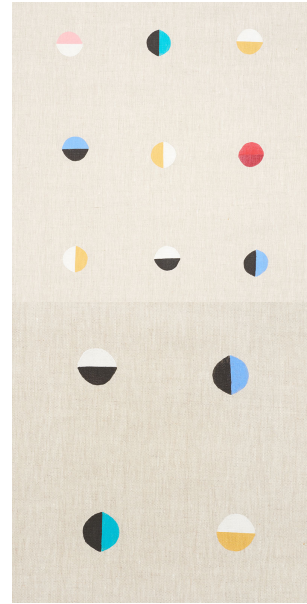

74040

JOSHUA TREE

COLOR: NATURAL MOONS

TYPE: FABRICS

WHAT MAKES THIS SPECIAL

Designed by Caroline Z Hurley in her Brooklyn studio and block-printed in New Bedford, Massachusetts. Each shape is cut and individually stamped onto the linen by hand.

UNITED STATES OF AMERICA

Country of Origin

UNITED STATES OF AMERICA

Flame Test

Finish Req for CAL117

Horizontal Repeat

19" (48CM)

Item Width

54" (137CM)

Match

STRAIGHT

Priced By

YARD

Sold By

YARD

Vertical Repeat