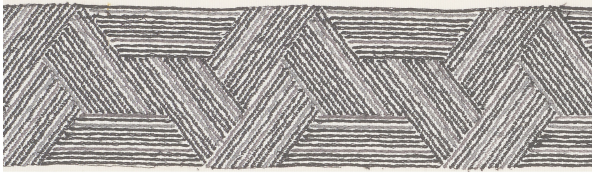

## TRIMS

### INARA TAPE

---

Color: BLACK & CHARCOAL | SKU No: 71992

---

#### What makes it special

This embroidered tape combines the allure of handcraft with the graphic punch of geometry striking a balance that's just right.