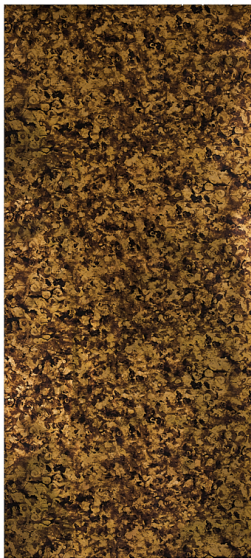

SCHUMACHER