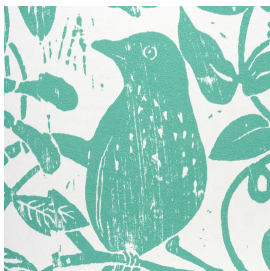

SCHUMACHER