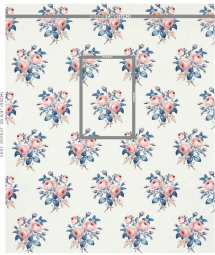

SCHUMACHER