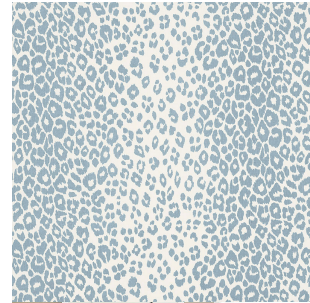

176453

ICONIC LEOPARD

COLOR: SKY

TYPE: FABRICS

WHAT MAKES THIS SPECIAL

We first introduced this sexy pattern in the 1970s. In 11 versatile colors, it's eternally chic. Also available as a wallcovering.

To check stock and price, request a physical memo, reserve or place an order, sign in to your account on www.fschumacher.com or our iOS app, or give us a call at **1-800-673-4221**

Content

100% LINEN

Country of Finish

UNITED STATES OF AMERICA

Country of Origin

BELGIUM

Flame Test

CAL-117 Certified

Horizontal Repeat

26 1/2" (67CM)

Item Width

53" (135CM)

Light Fastness

40 HOURS

Match

STRAIGHT