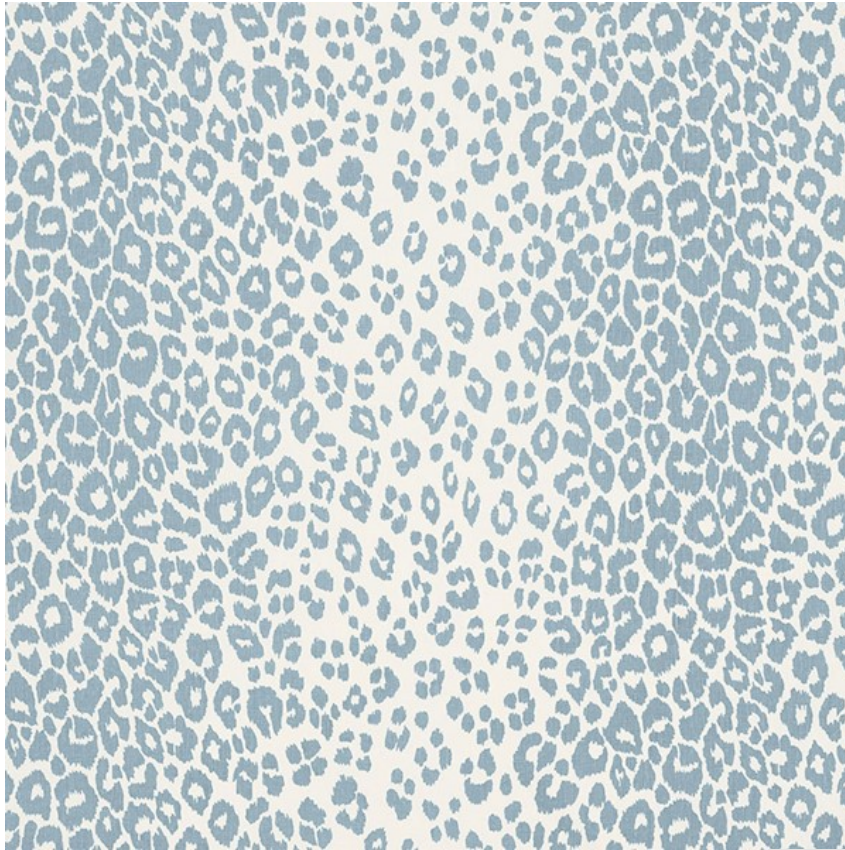

176453

ICONIC LEOPARD

COLOR: SKY

TYPE: FABRICS

WHAT MAKES THIS SPECIAL

We first introduced this sexy pattern in the 1970s. In 11 versatile colors, it's eternally chic. Also available as a wallcovering.

To check stock and price, request a physical memo, reserve or place an order, sign in to your account on www.fschumacher.com or our iOS app, or give us a call at **1-800-673-4221**

Content

100% LINEN

Country of Finish

UNITED STATES OF AMERICA

Country of Origin

BELGIUM

Flame Test

CAL-117 Certified

Horizontal Repeat

26 1/2" (67CM)

Item Width

53" (135CM)

Light Fastness

40 HOURS

Match

STRAIGHT